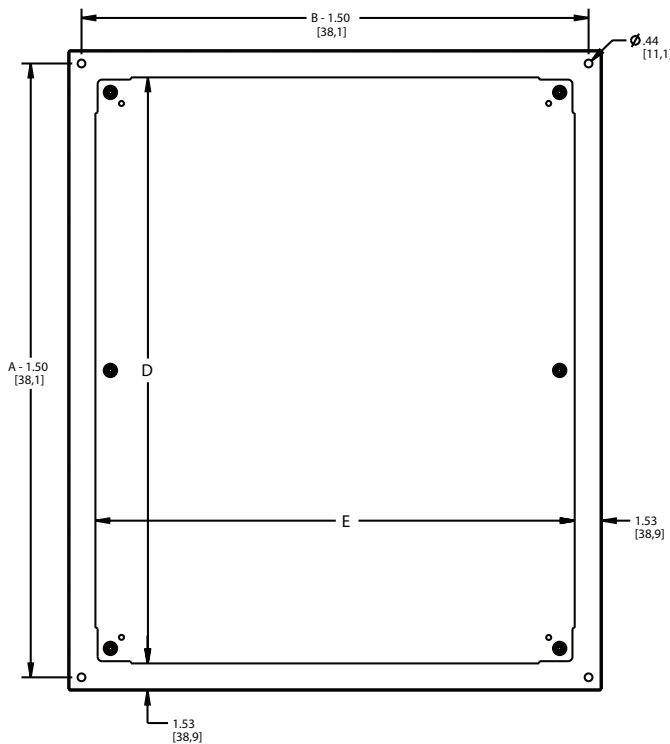

ENVIROLINE® SERIES SINGLE-DOOR ENCLOSURES

TECHNICAL DATA

SECTION A-A

SUB-PANEL NOTES:

Dimensions are from the inside of the door
C + 0.32 [8,1] for flat sub-panels
C - 0.18 [4,5] for bent sub-panels

LATCH NOTES:

Enclosures < 24.00" [609,6] in height require only one latch centered on door.
Enclosures >= 24.00" [609,6] and < 40.00" [1016] in height require two latches on door.
Enclosures >= 40.00" [1016] require three latches on door.
Omit center latch top and bottom of door when door width is <= 30.00" [762]

Phone (989) 799-6871
Fax (989) 799-4524

1 Operator System Enclosures
2 Wall-Mount Enclosures
3 Free-Standing & Floor-Mounted Enclosures
4 Modular Enclosures
5 Operator System Enclosures (Stainless Steel)
6 Wall-Mount Enclosures (Stainless Steel)
7 Free-Standing & Floor-Mounted Enclosures (Stainless Steel)
8 Non-Metallic Enclosures
9 Accessories
10 Technical Information
11 Index